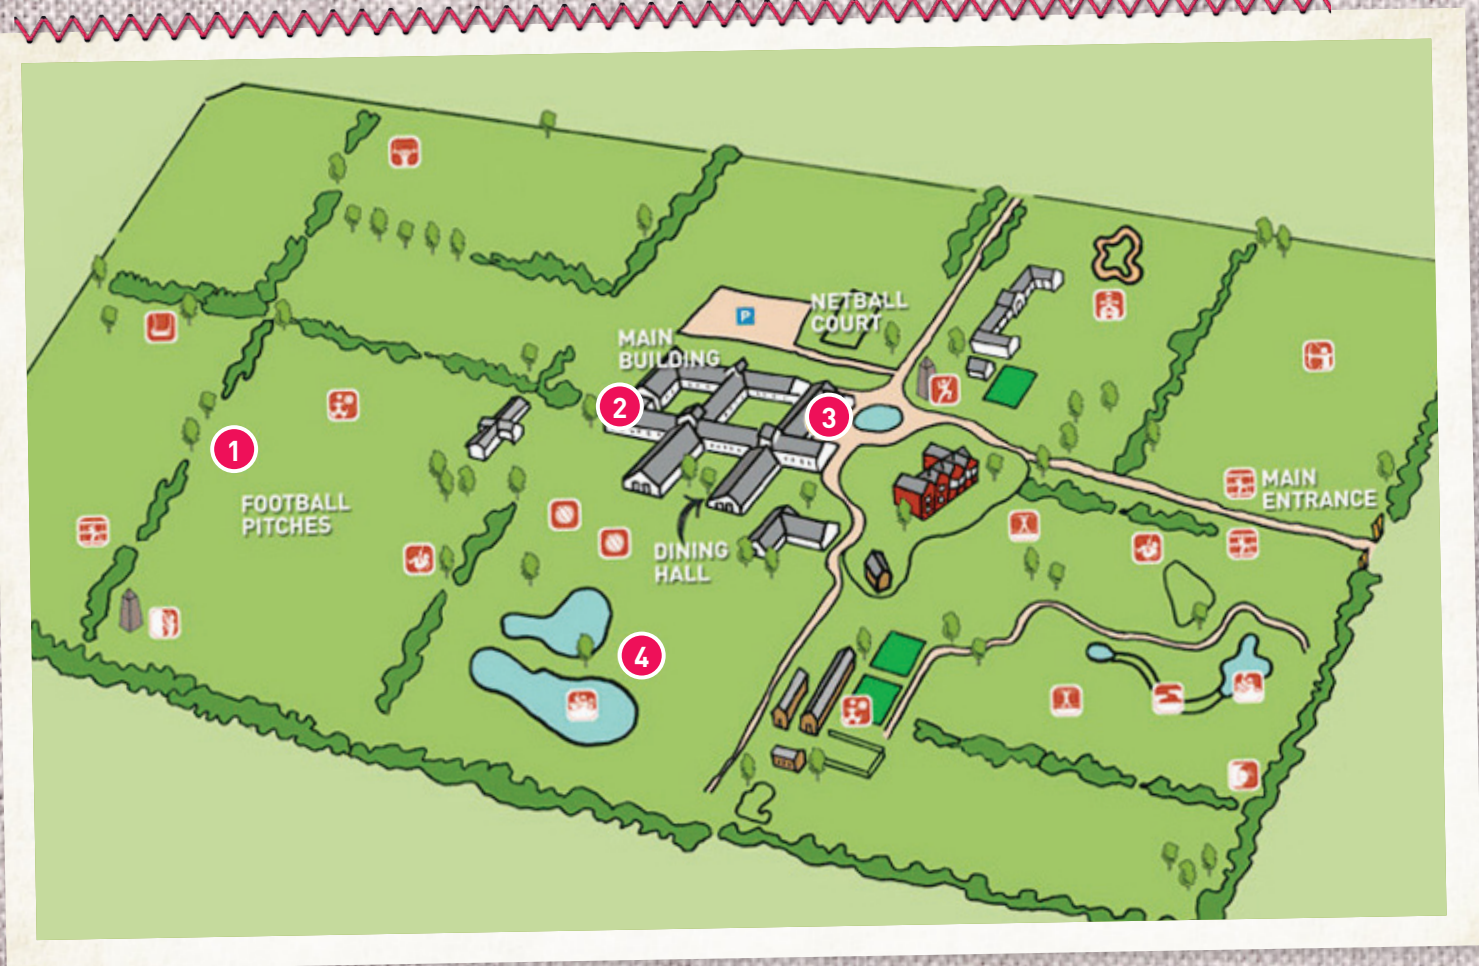

LIDDINGTON

Information

1 Football Pitches

Liddington's grounds are so large that it has a floodlit all-weather sports pitch and 11 full size football pitches!

2 Accommodation

Fantastic modern and comfortable en-suite accommodation which sleeps up to 4.

3 Centre

This new centre was once a 4 star hotel and is now a unique adventure centre.

4 Activities

There are over 150 acres of grounds to accommodate the latest and greatest range of activities! There are so many, you'll find it hard to come across the same activity twice!

WHAT CAN I DO HERE?

The 150 acre site has landscaped lakes for water-based activities, a floodlit all-weather sports pitch and 11 full size football pitches!

- | | | |
|-----------------|----------------------|--------------------|
| Abseiling | Fencing | Raff Building |
| Aeroball | Giant Swing | Sensory Trail |
| Archery | Initiative Exercises | Survivor |
| Ball Sports | Jacob's Ladder | Trapeze |
| Bridge Building | Low Ropes | Tunnel Trail |
| Canoeing | Mountain Biking | Vertical Challenge |
| Climbing | Orienteering | Zip Wire |
| Crate Challenge | Quad Biking | |